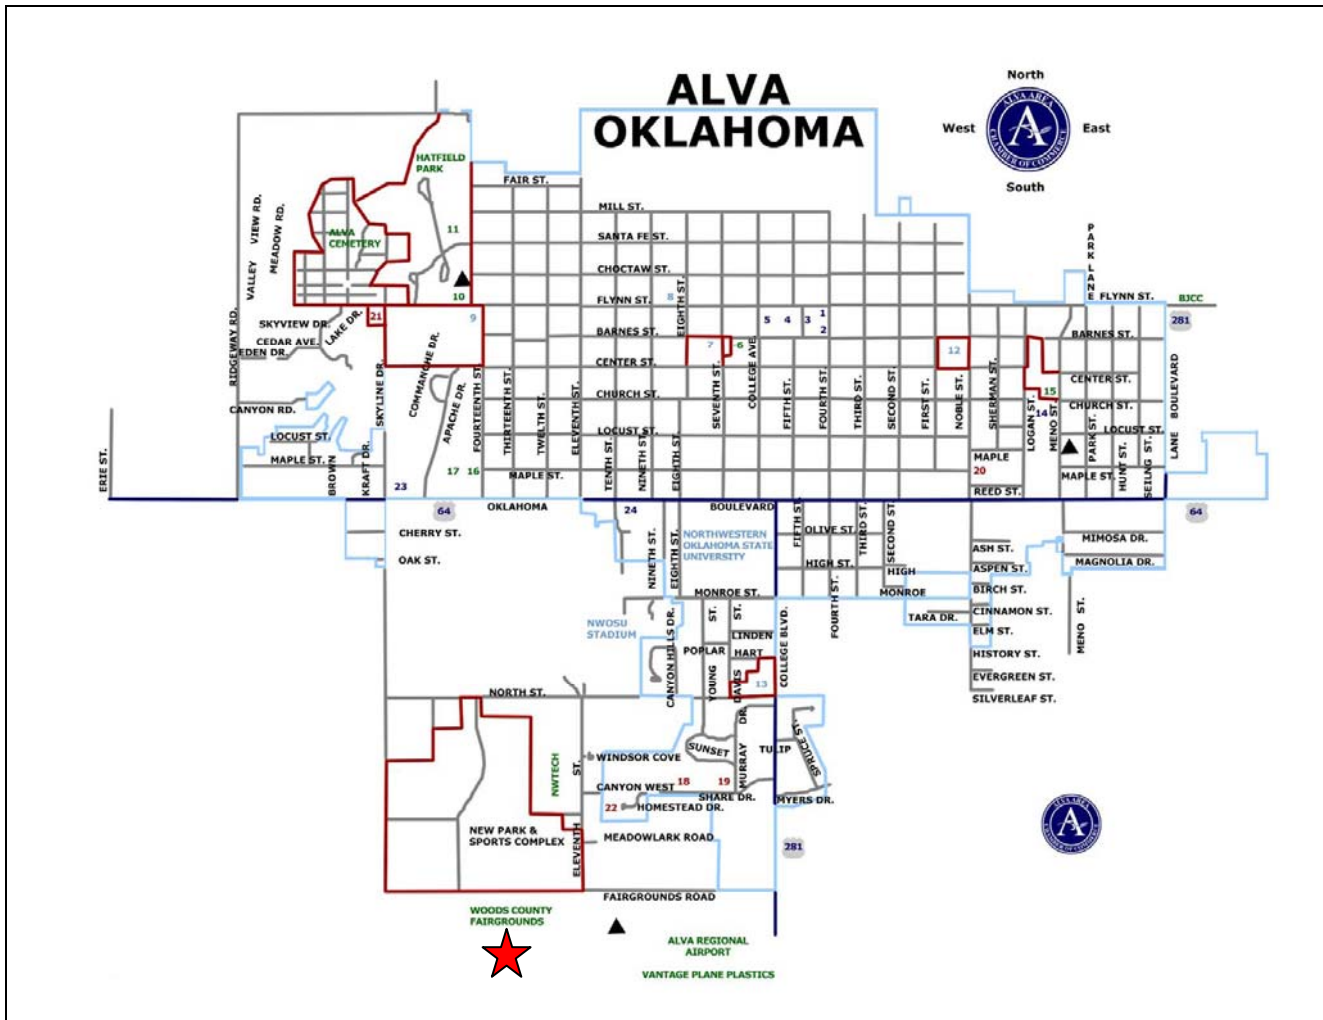

Growing for Farmers' Markets - Alva Area Workshop

April 5, 2010 • 11:30-3:30

Woods County Fairgrounds
Women's Building (blue)
Alva, OK 73717

www.okgrown.com